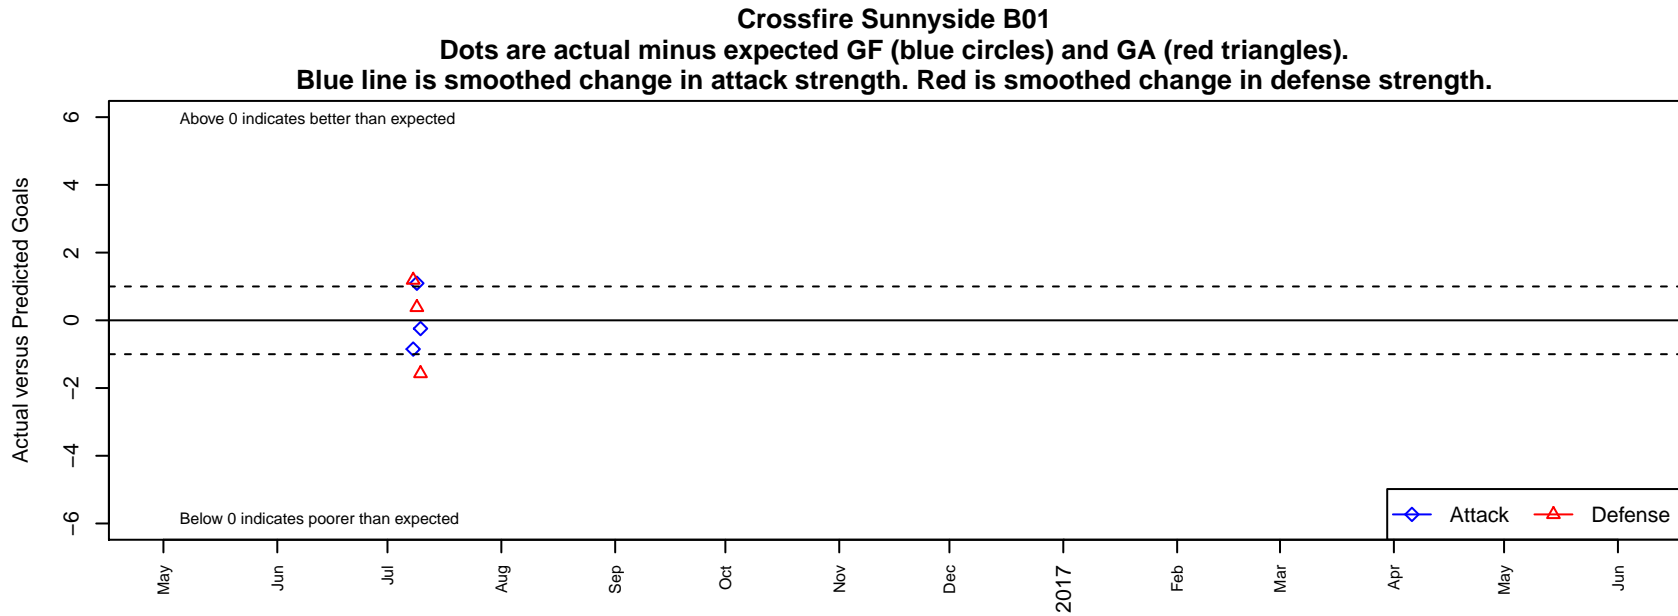

# Crossfire Sunnyside B01

Sunnyside, WA  
B01 total strength=1510  
attack=16.61 defense=8.25

alt names used:  
CROSSFIRE SUNNYSIDE (WA)

Venues played:  
2016 Nike Crossfire Challenge Super Group U'

<b>date</b>	<b>home</b>		<b>away</b>		<b>venue</b>	<b>pred.home</b>	<b>pred.away</b>
2016-07-10	Crossfire Sunnyside B01	1	Whatcom Rangers Gold B01	4	2016 Nike Crossfire Challenge Super Grou	1.24	2.43
2016-07-09	GS Surf A B01	2	Crossfire Sunnyside B01	2	2016 Nike Crossfire Challenge Super Grou	2.38	0.91
2016-07-08	Washington Timbers Red B01	1	Crossfire Sunnyside B01	0	2016 Nike Crossfire Challenge Super Grou	2.19	0.85